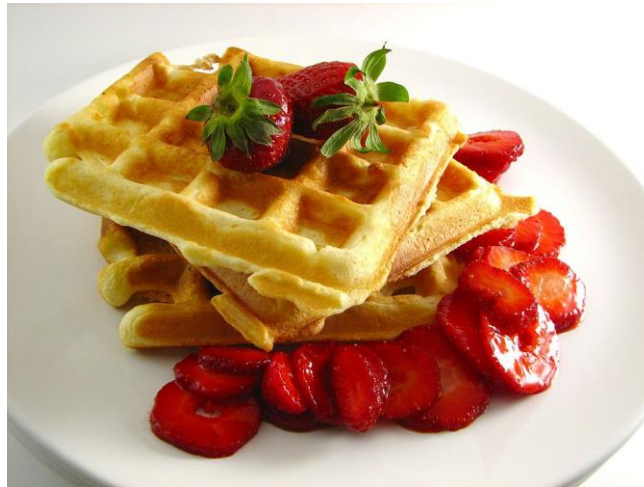

Rhode Island Community Food Bank

HOT LIST

Updated 3/2/17

Black bean soup (MS-83656)

Frozen

No shared maintenance fees

Perfect for the cold weather!

Belgian waffles (G-80509)